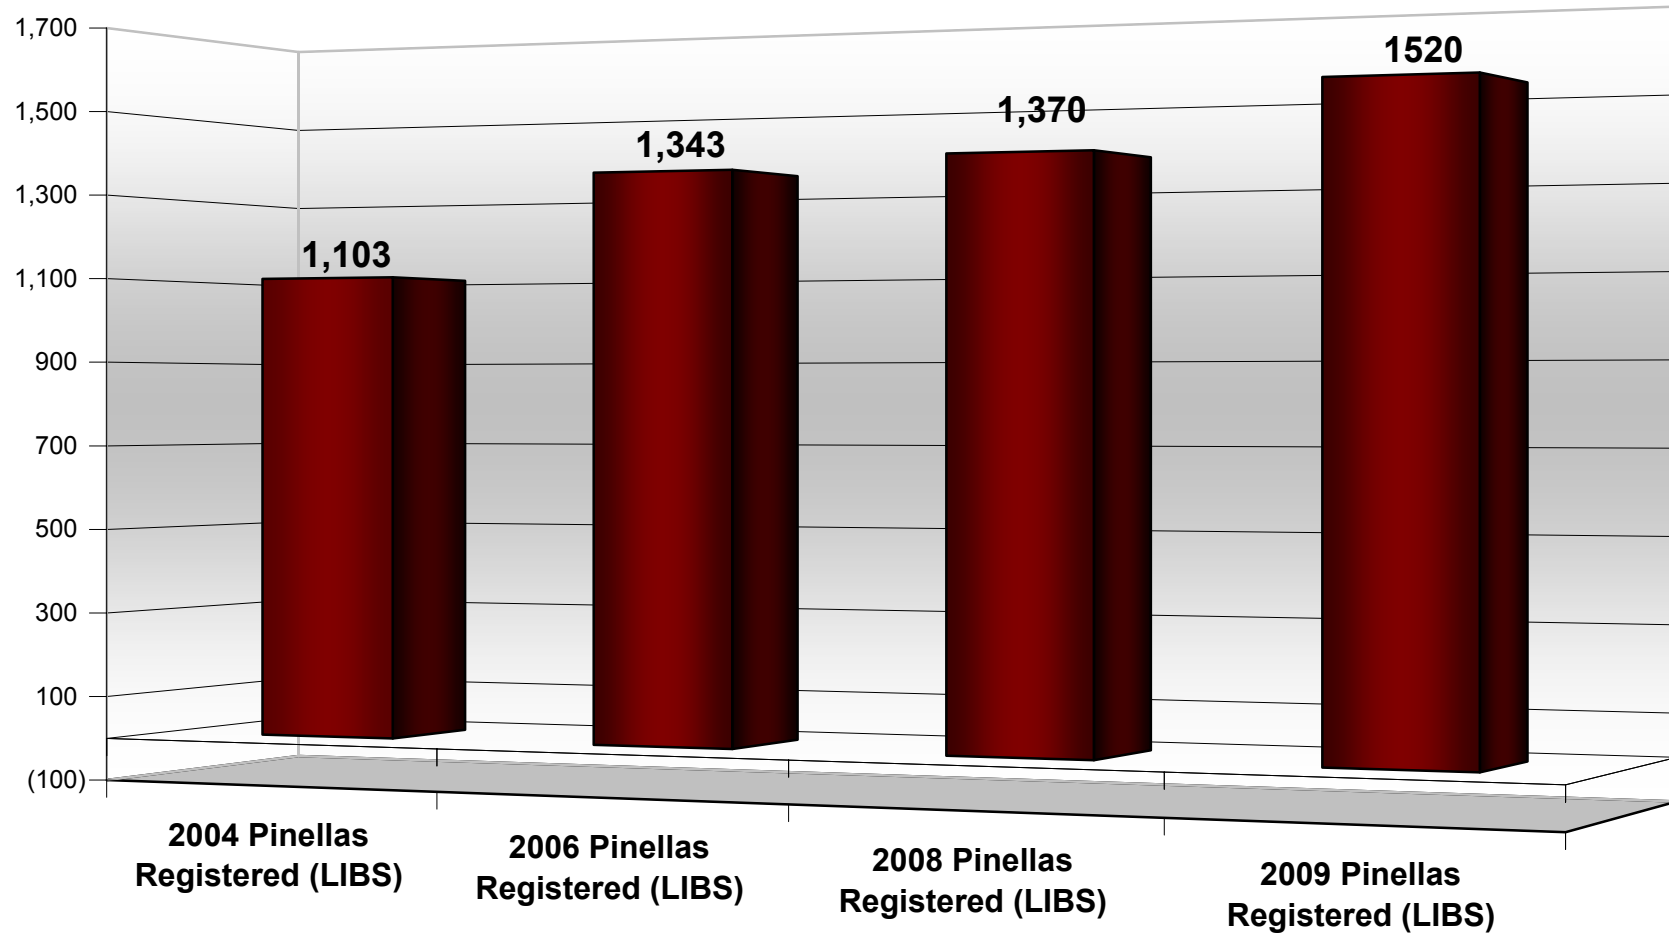

Libertarian Party of Pinellas County  
**Libertarian Voter Registration GROWTH**

A Gain of 400+ Registered Libertarian Voters in Pinellas County since 2004 - Data Source FL Division of Elections